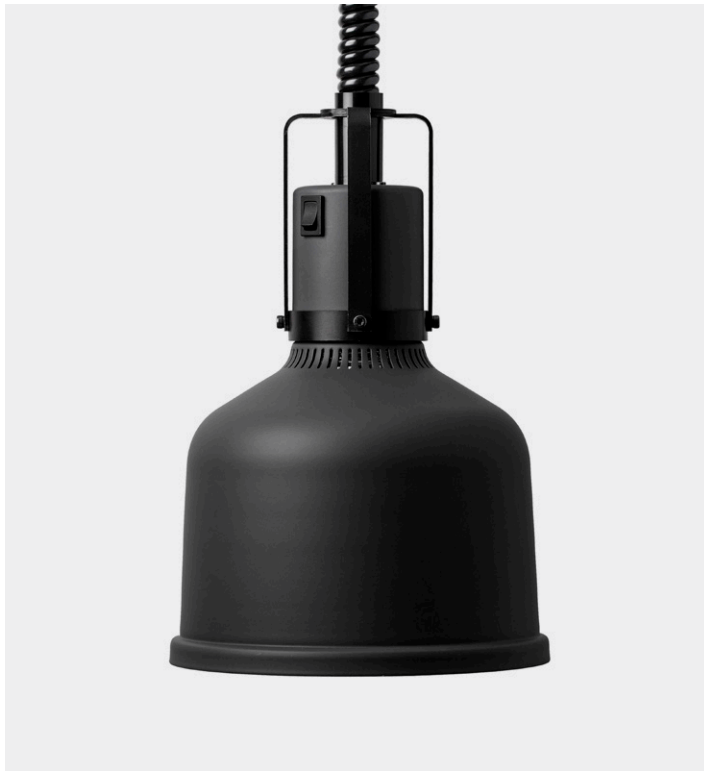

Pendant Heat Lamp
Focus MO

*Tavolo Restaurant
Gothenburg, Sweden*

STAYHOT

Pendant Heat Lamp

Focus MO

Available Finishes

Black

Aluminium

Umbra Grey

Cement Grey

Mid Grey

Cord Options

Retractable (HS)

Standard (RK)

Pendant Heat Lamp Focus MO

Pendant heat lamp designed and manufactured in Sweden. Understated form combined with innovative functions to enhance the restaurant experience for chefs and visitors alike.

Shade Dimensions	H 250 mm / Ø 200 mm
Retractable Height	Min 850 mm - Max 1850 mm (HS)
Standard Cord Length	Max 2000 mm (RK)
Material	Anodised aluminium, galvanised steel
Voltage / Power	230 V / 250 W
Heat Source	Philips infrared lamp, 2700K
Installation	25-45 cm above food
Cord Options	Available in 3 retractable cord lengths